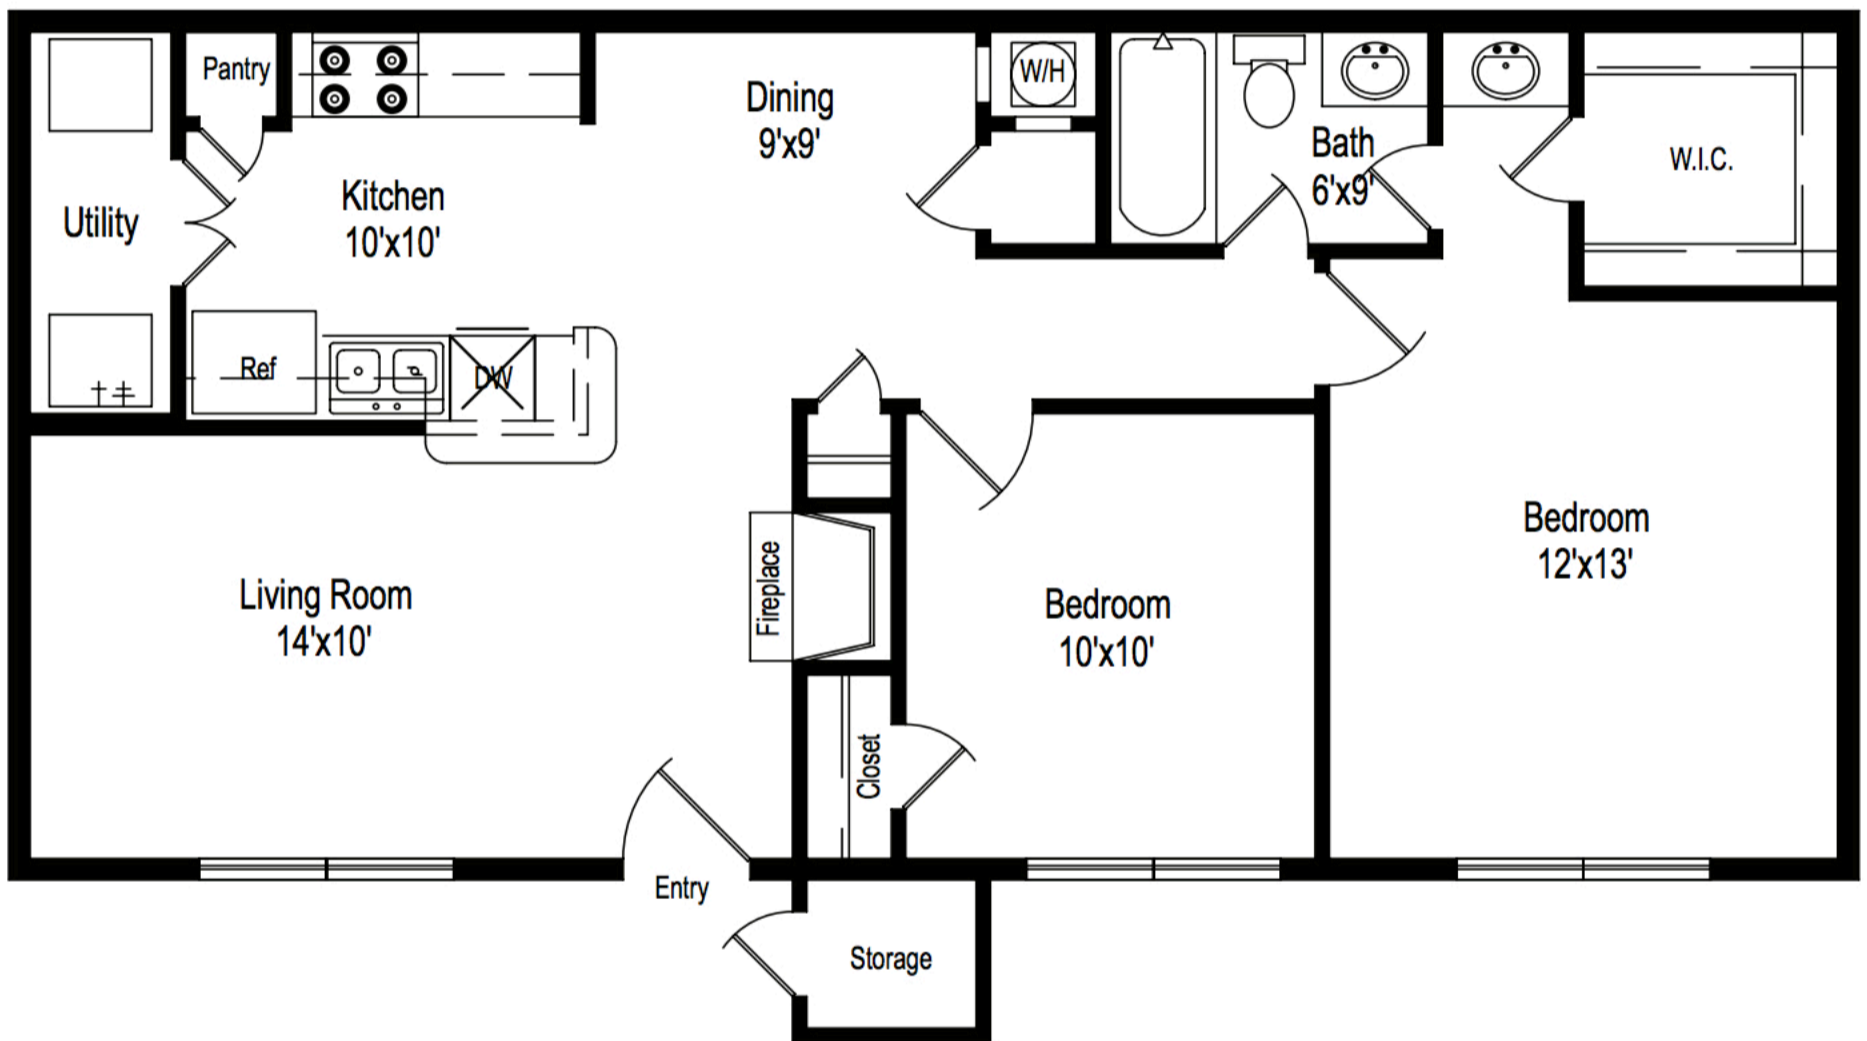

BRITTANY SQUARE

4720 READING RD ROSENBERG, TX | (281) 342-9006
BRITTANYSQUAREAPTS.COM | LEASING.BRITTANYSQUARE@URBANSWCAPITAL.COM

APARTMENTS

B

2 bd / 1 bth

800 SQ. FT.*

*square footage is approximate