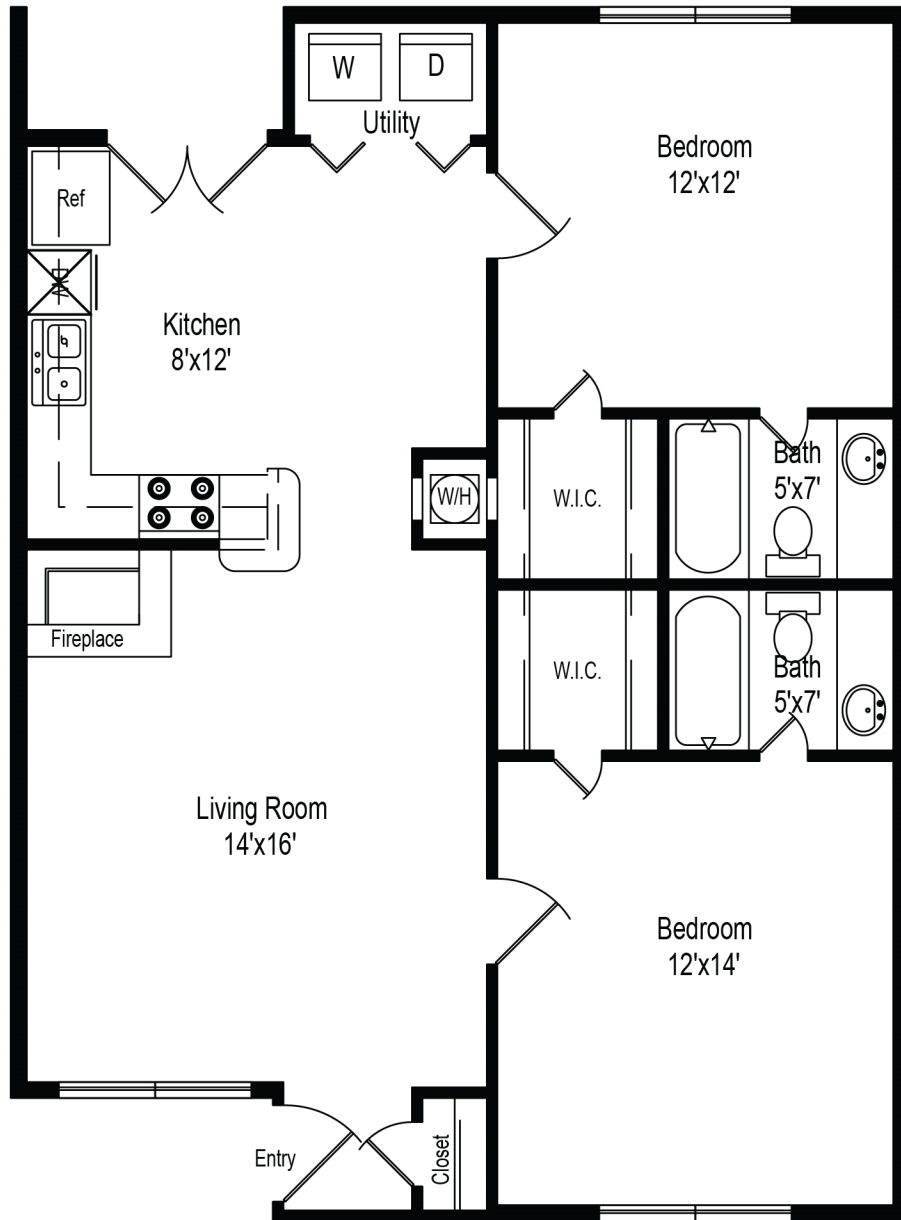

BRITTANY SQUARE

APARTMENTS

4720 READING RD ROSENBERG, TX | (281) 342-9006
BRITTANYSQUAREAPTS.COM | LEASING.BRITTANYSQUARE@URBANSWCAPITAL.COM

C

2 bd / 2 bth

888 SQ. FT. *

*square footage is approximate