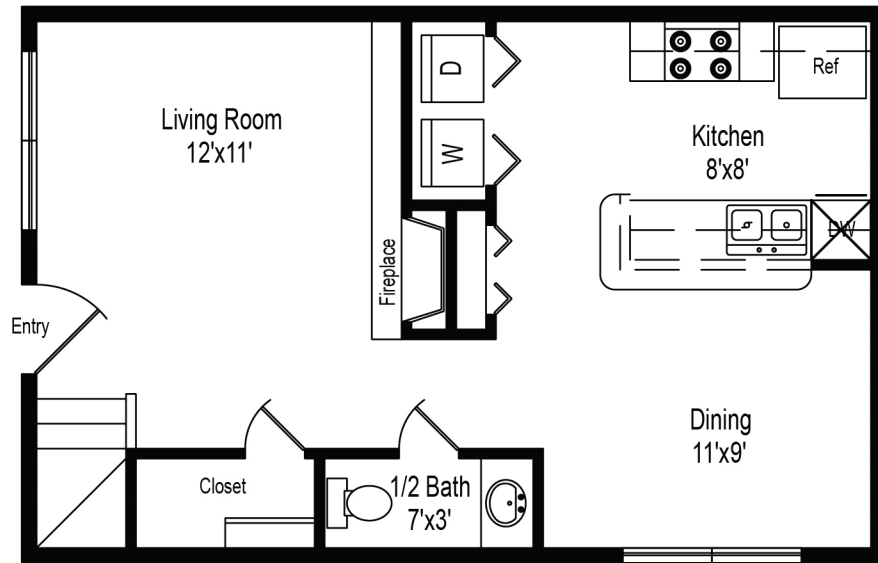

BRITTANY SQUARE

APARTMENTS

4720 READING RD ROSENBERG, TX | (281) 342-9006
BRITTANY SQUARE APTS.COM | LEASING.BRITTANY SQUARE@URBANSWCAPITAL.COM

E

2 bd / 1.5 bth

1,044 SQ. FT. *

*square footage is approximate