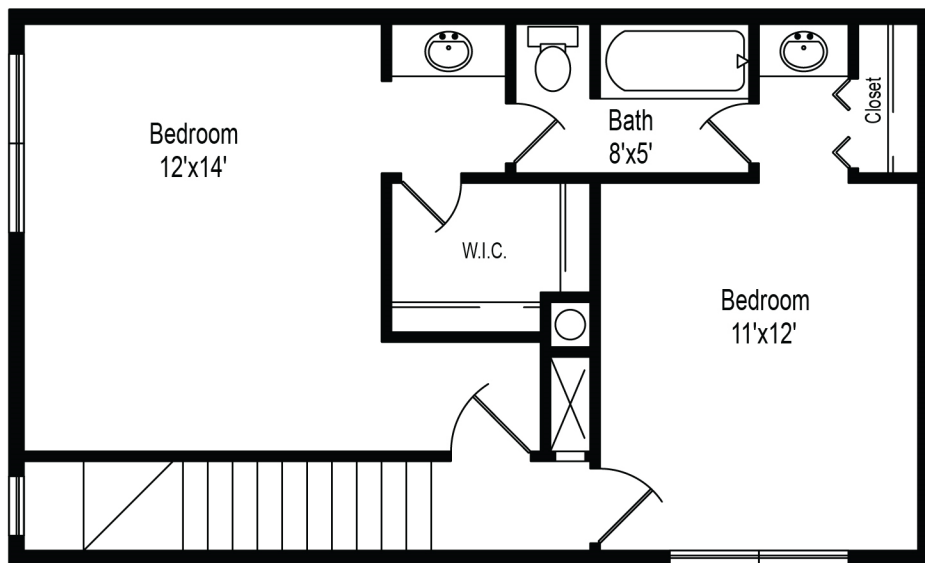

BRITTANY SQUARE

APARTMENTS

4720 READING RD ROSENBERG, TX | (281) 342-9006
BRITTANY SQUARE APTS.COM | LEASING.BRITTANY SQUARE@URBANSWCAPITAL.COM

E

2 bd / 1.5 bth

1,044 SQ. FT. *

*square footage is approximate